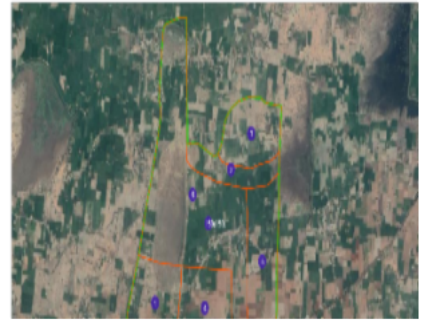

Nazri Naksha

Google Map View