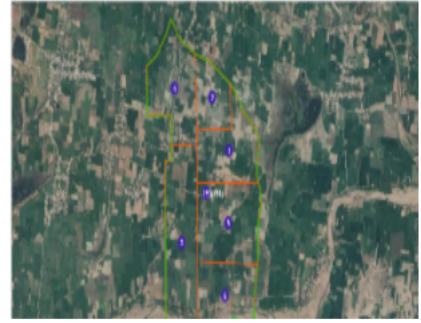

Nazri Naksha

Google Map View