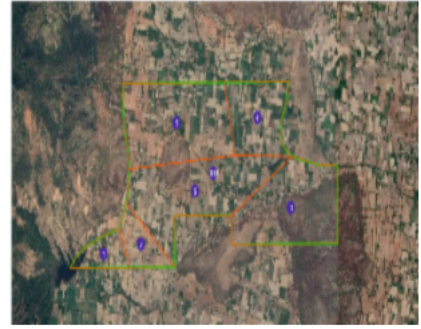

Nazri Naksha

Google Map View