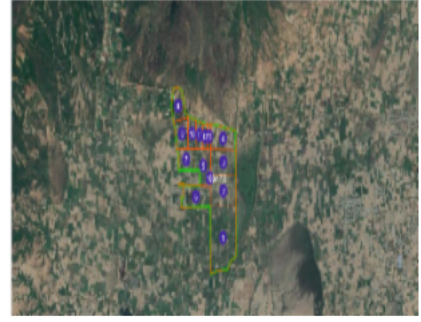

Nazri Naksha

Google Map View