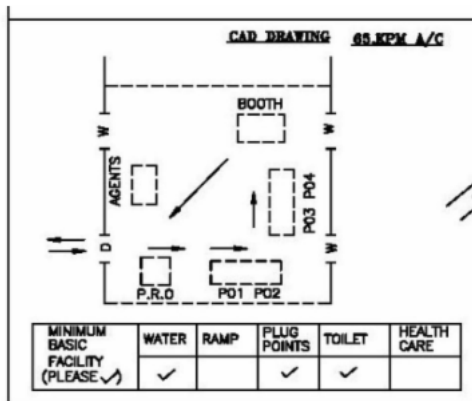

Nazri Naksha

Google Map View

Polling Station Building Front View

Polling Station Front View

Cad View

Key MAP View