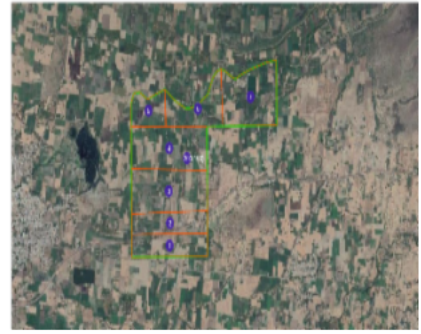

Nazri Naksha

Google Map View