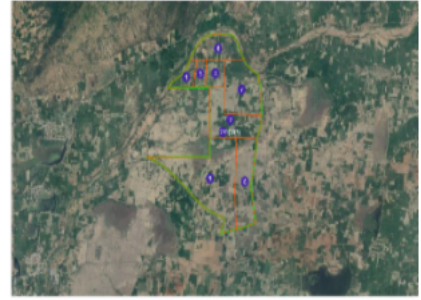

Nazri Naksha

Google Map View