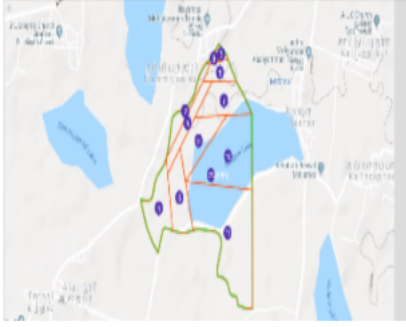

Nazri Naksha

Google Map View