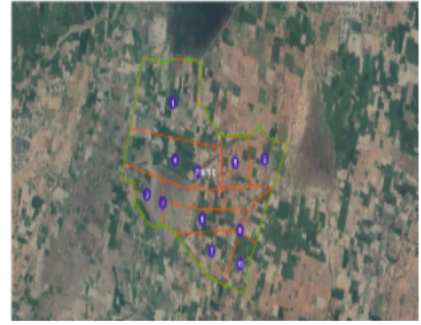

Nazri Naksha

Google Map View