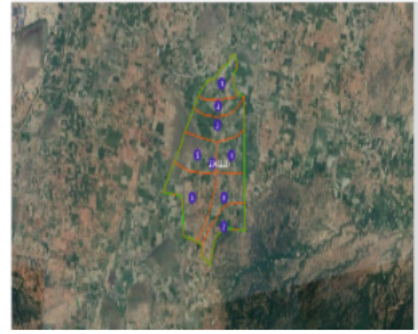

Nazri Naksha

Google Map View