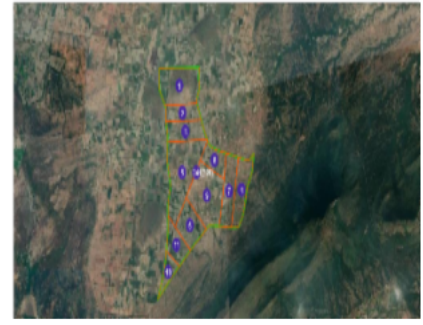

Nazri Naksha

Google Map View