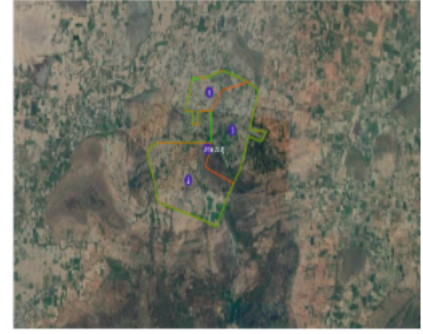

Nazri Naksha

Google Map View