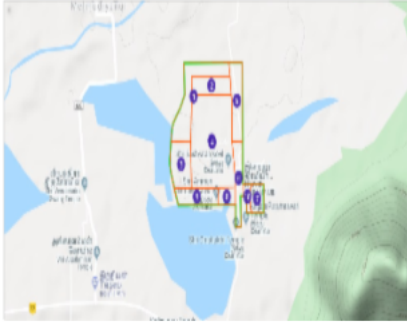

Nazri Naksha

Google Map View