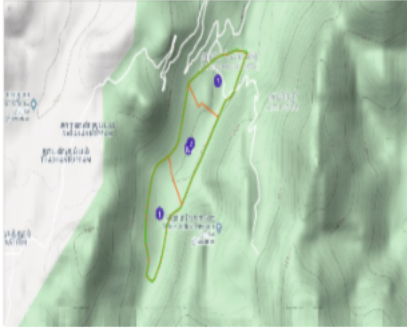

Nazri Naksha

Google Map View