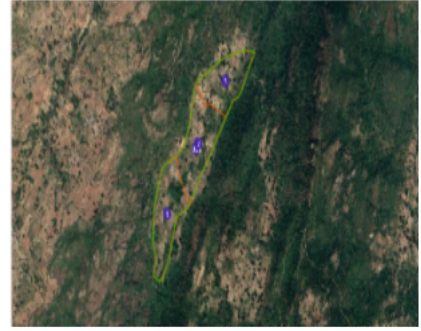

Nazri Naksha

Google Map View