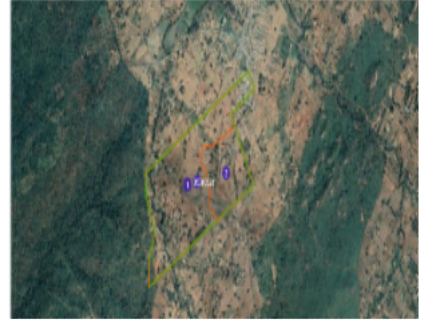

Polling Station Front View

Nazri Naksha

Google Map View