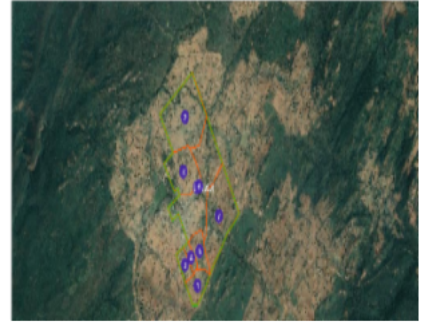

Nazri Naksha

Google Map View