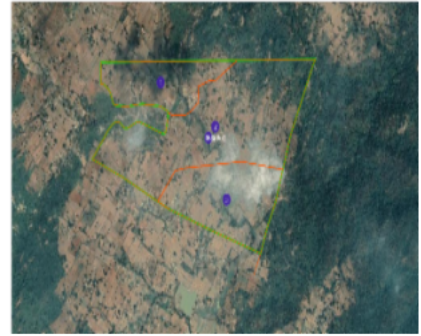

Nazri Naksha

Google Map View