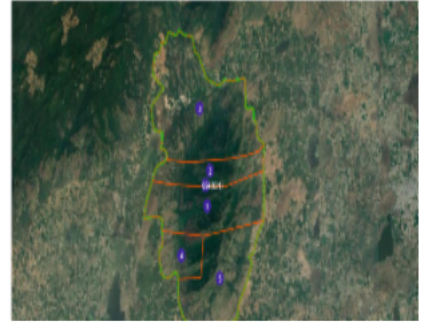

Nazri Naksha

Google Map View