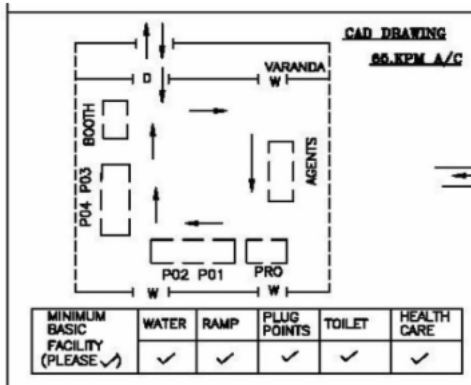

Nazri Naksha

Google Map View

Polling Station Building Front View

Polling Station Front View

Cad View

Key MAP View