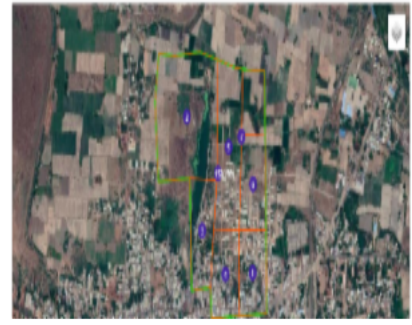

Nazri Naksha

Google Map View