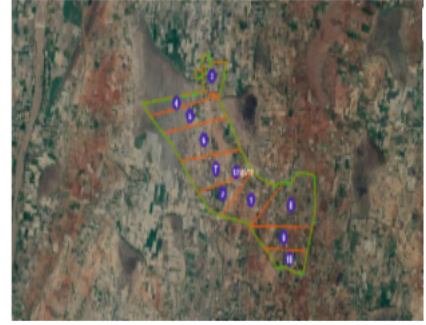

Nazri Naksha

Google Map View