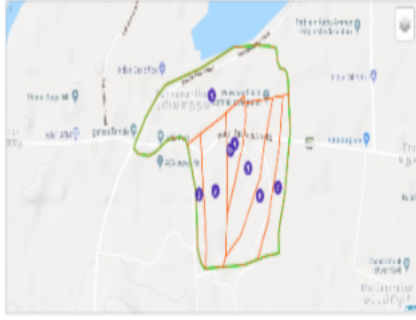

Nazri Naksha

Google Map View