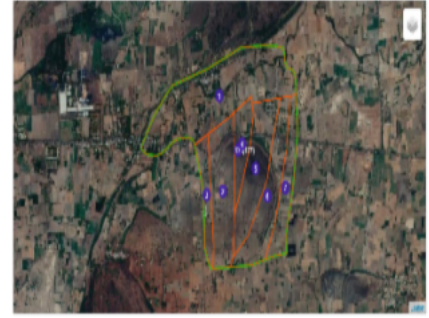

Nazri Naksha

Google Map View