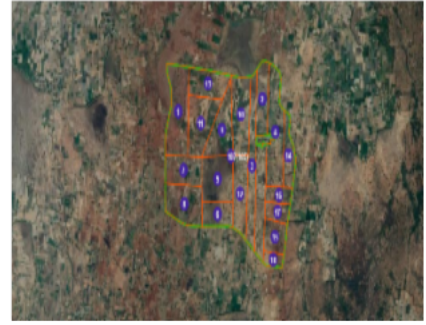

Nazri Naksha

Google Map View