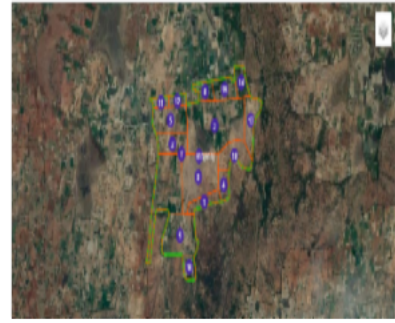

Nazri Naksha

Google Map View