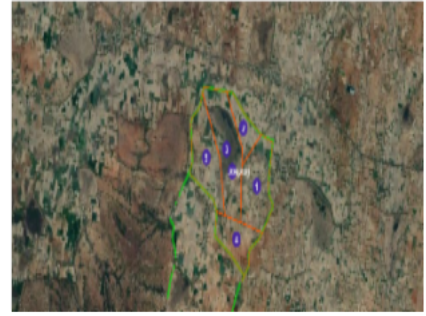

Nazri Naksha

Google Map View