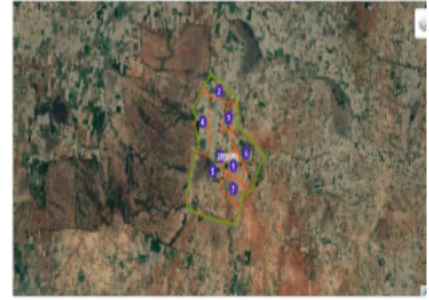

Nazri Naksha

Google Map View