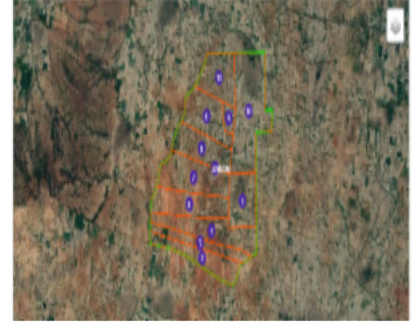

Nazri Naksha

Google Map View