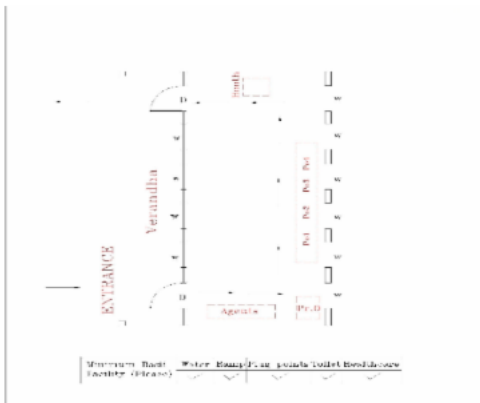

Google Map View

Polling Station Building Front View

Polling Station Front View

Cad View

Key MAP View

Panchayat Union Middle School, SNA Building (South Building) Annurathal

- (a) Landmark
- (b) Road name
- (c) Traffic flow