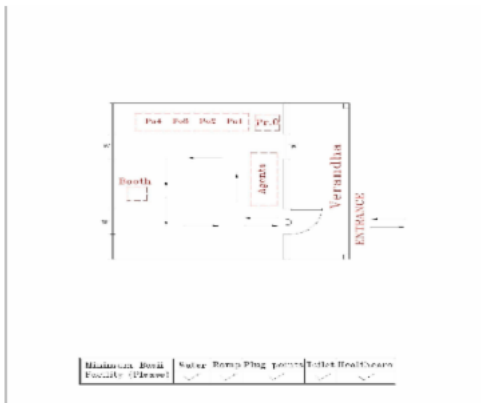

Nazri Naksha

Google Map View

Polling Station Building Front View

Polling Station Front View

Cad View

Key MAP View

Panchayat Union Middle School,
AVADIPALAI

(a) Location
(b) Road
(c) Direction