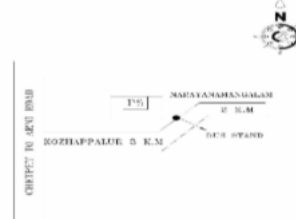

Govt.Hr.Sec.School,SSA South Building West Portion Kozhappalur

(a) Landmark
(b) Road name