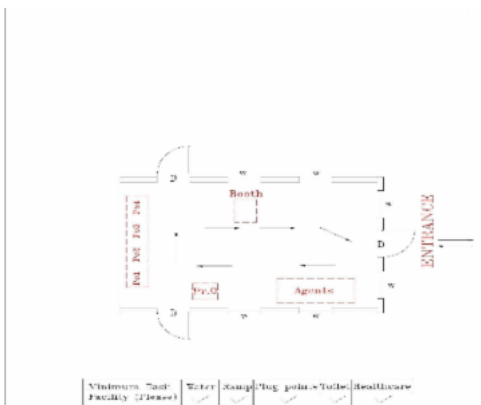

Nazri Naksha

Google Map View

Polling Station Building Front View

Polling Station Front View

Cad View

Key MAP View