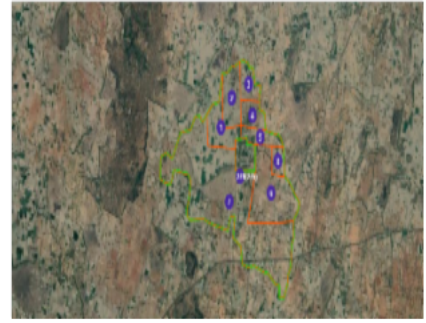

Nazri Naksha

Google Map View