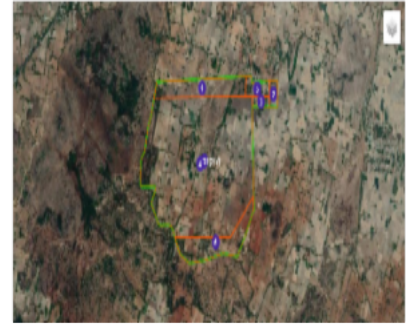

Nazri Naksha

Google Map View