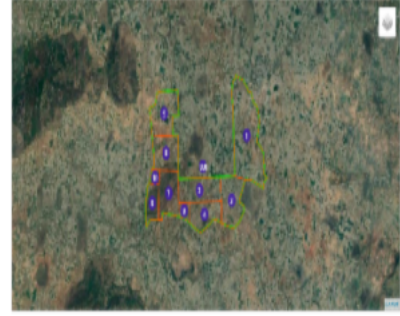

Nazri Naksha

Google Map View