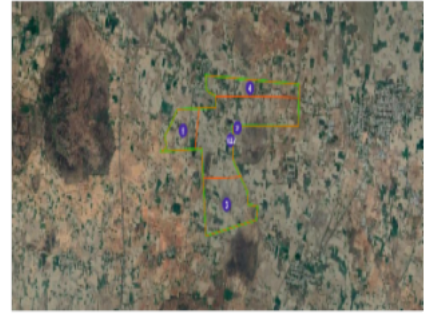

Nazri Naksha

Google Map View