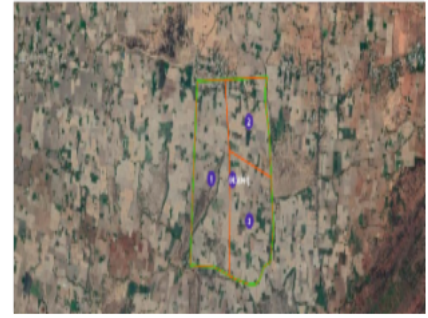

Nazri Naksha

Google Map View