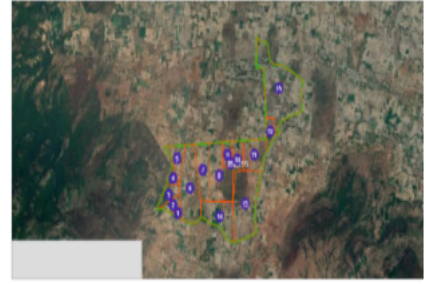

Nazri Naksha

Google Map View