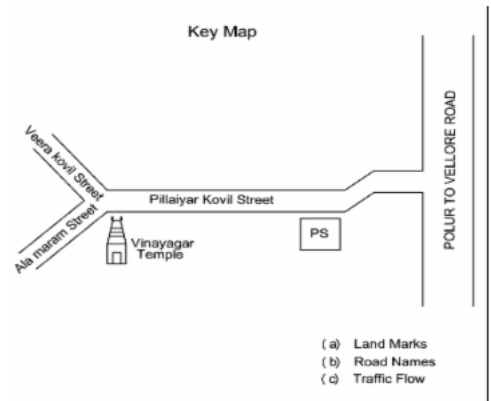

Polling Station Front View

Cad View

Key MAP View

CAD Drawing

Scale 1 cm : 1 m

Minimum Basic Facility (please ✓)	water	Ramp	Plug	Points	Toilet	Healthcare
	✓	✓	✓	✓	✓	✓

Key Map

- (a) Land Marks
- (b) Road Names
- (c) Traffic Flow