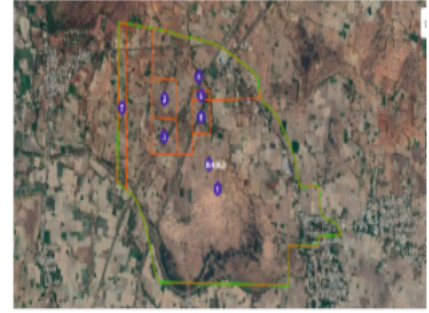

Nazri Naksha

Google Map View