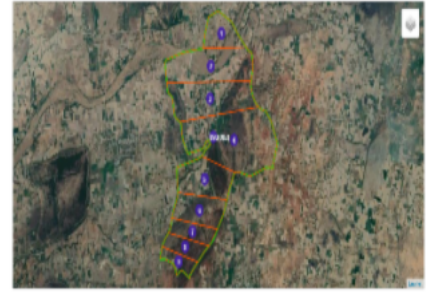

Nazri Naksha

Google Map View