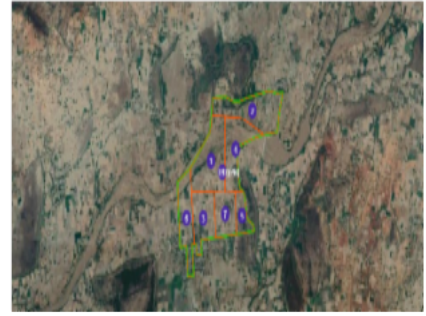

Nazri Naksha

Google Map View