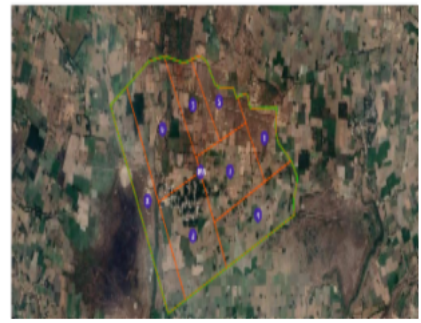

Nazri Naksha

Google Map View