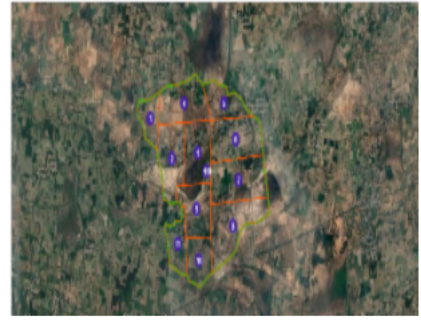

Nazri Naksha

Google Map View