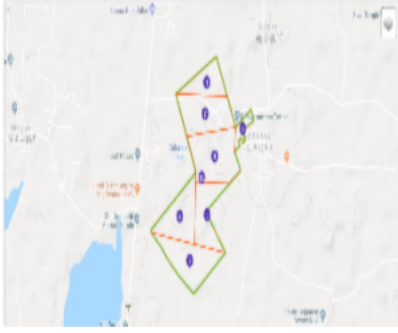

Nazri Naksha

Google Map View