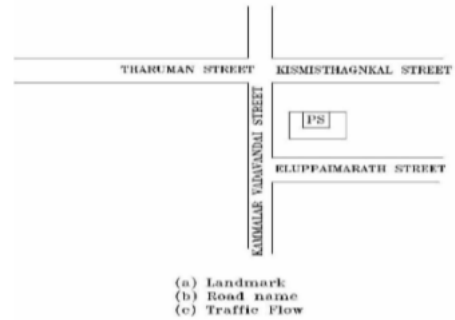

Nazri Naksha

Google Map View