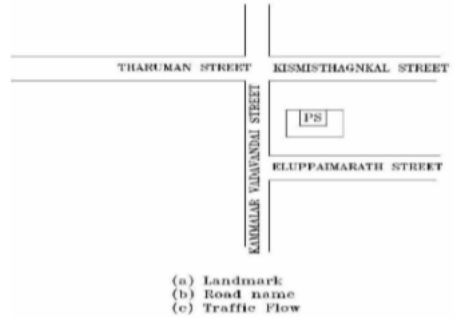

Nazri Naksha

Google Map View