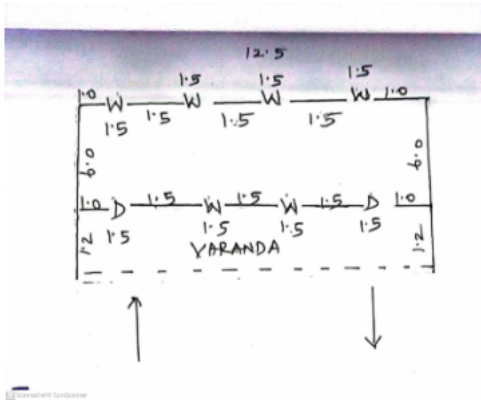

Nazri Naksha

Google Map View

Polling Station Building Front View

Polling Station Front View

Cad View

Key MAP View