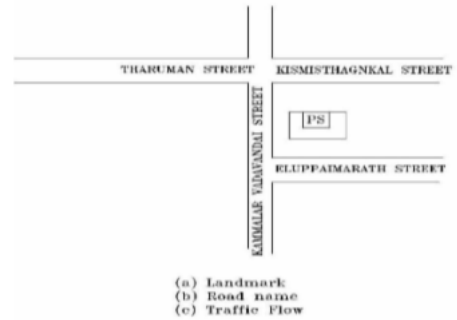

Nazri Naksha

Google Map View