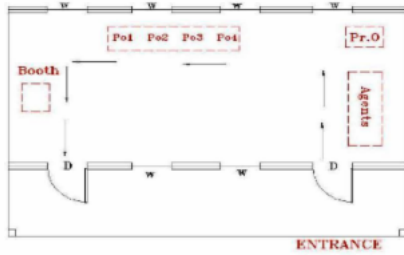

Nazri Naksha

Google Map View

Polling Station Building Front View

Polling Station Front View

Cad View

Key MAP View

- (a) Landmark
- (b) Road name
- (c) Traffic Flow