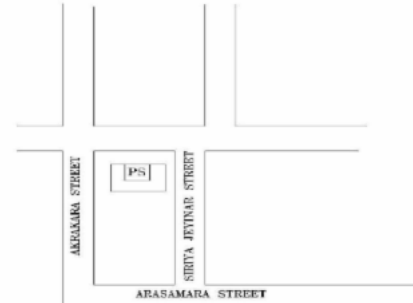

Key MAP View

- (a) Landmark
- (b) Road name
- (c) Traffic Flow